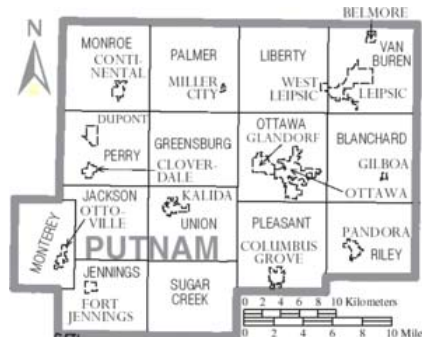

Church Records:

- Catholic Church Records for Cloverdale, Columbus Grove, Fort Jennings, Glandorf, Kalida, Leipsic, Ottawa, New Cleveland, Ottoville, Bluffton, Delphos, Deshler, Hamler, Holgate, Landeck, New Bavaria and Napoleon
- Various Columbus Grove, Ottawa, and Pandora Churches